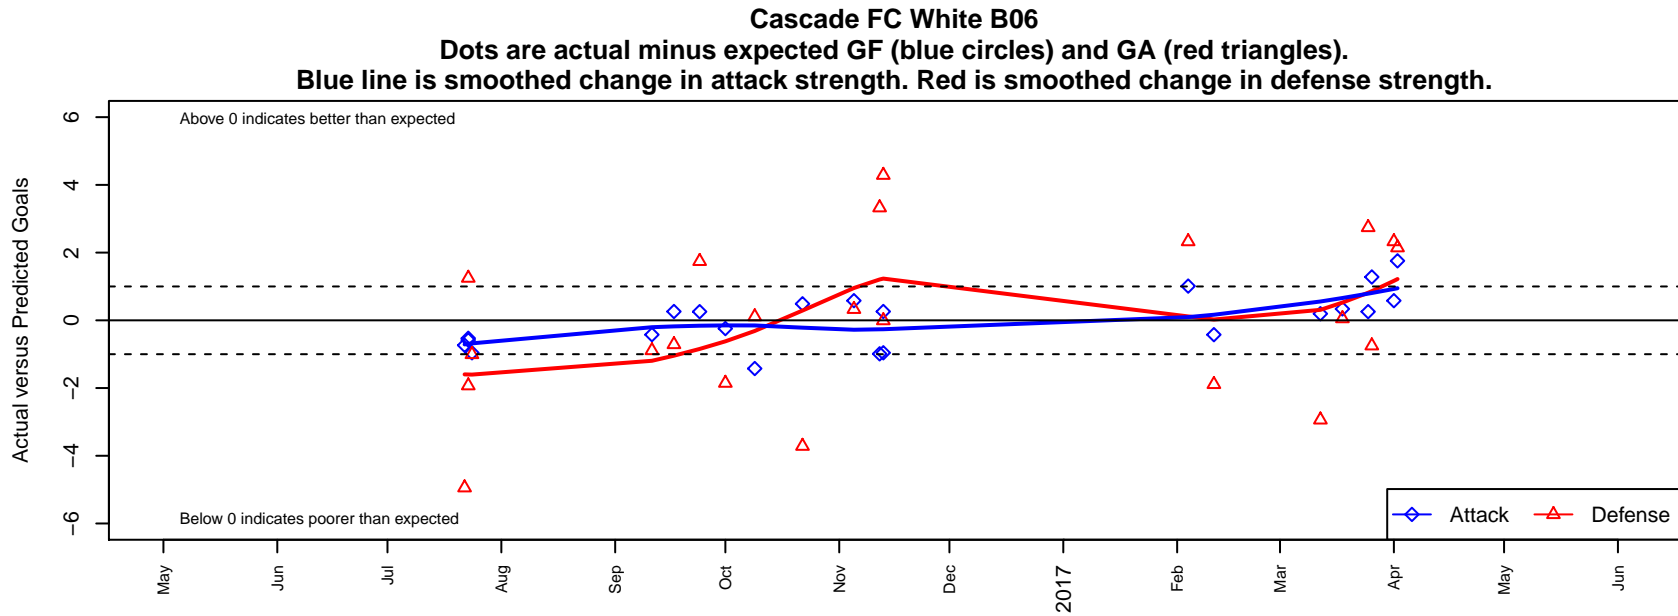

# Cascade FC White B06

Cascade FC  
 North Bend, WA  
 B06 total strength=147  
 attack=0.13 defense=0.09  
 fall league = PSPL Copa Blue U11  
 spr league = Spr PSPL Copa U11

alt names used:  
 Cascade B06 White  
 Cascade FC B06 White  
 Cascade FC B06 White

Venues played:  
 2016 Crossfire Select U11 Silver  
 2016 PSPL Copa Blue U11  
 2016 Spr PSPL Copa U11

**attack and defense variance (black dot)  
relative to other teams  
and top 10 in region**

**attack and defense rating  
relative to others at age  
and all opponents in last 13 months**