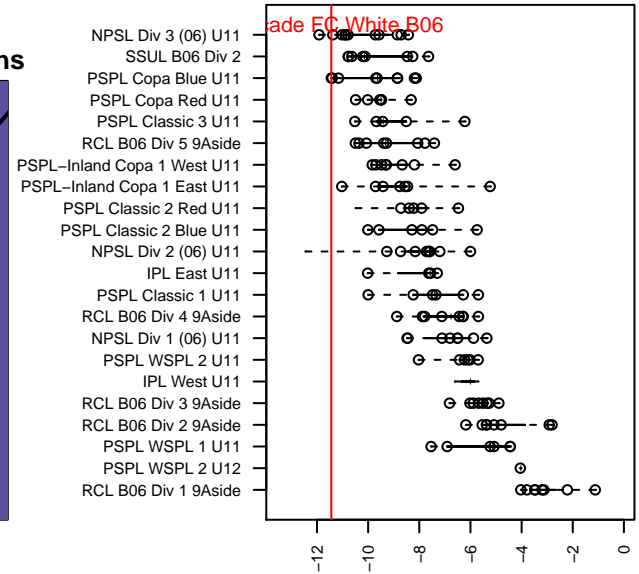

# Cascade FC White B06

Cascade FC  
 North Bend, WA  
 B06 total strength=147  
 attack=0.13 defense=0.09  
 fall league = PSPL Copa Blue U11  
 spr league = Spr PSPL Copa U11

alt names used:  
 Cascade B06 White  
 Cascade FC B06 White  
 Cascade FC B06 White

Venues played:  
 2016 Crossfire Select U11 Silver  
 2016 PSPL Copa Blue U11  
 2016 Spr PSPL Copa U11

**attack and defense variance (black dot)  
relative to other teams  
and top 10 in region**

**attack and defense rating  
relative to others at age  
and all opponents in last 13 months**